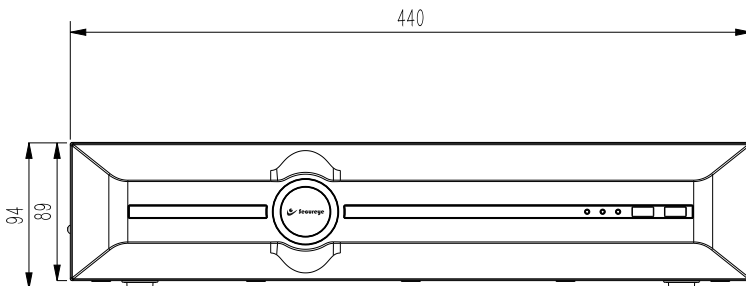

UI Language	SimpleChinese;TraditionalChinese;English;Spanish;Korean;Italian;Turkish;Russian; Thai;French;Polish;Dutch;Hebrew;Arabic;Vietnamese;German;Ukrainian;Portuguese; Albanian
Power Supply	100~240V AC
Power Consumption	<18W(HDD not included,idling)
NetWeight	8Kg
GrossWeight	10.38Kg
Boundary Dimensions	440(L)460(W)94(H)mm
Package Dimensions	565(L)565(W)220(H)mm
Operating Temperature	-10°C~+55°C
Operating Humidity	10%~90%RH
Storage Temperature	-10°C~+55°C
Storage Humidity	10%~90%RH
Package Kit	Network Video Recorder;Screw pack;Mouse;European standard power cord;2Ear plate;8SATA hard disk data cable

DIMENSIONS (Unit: mm)

Physical Interfaces