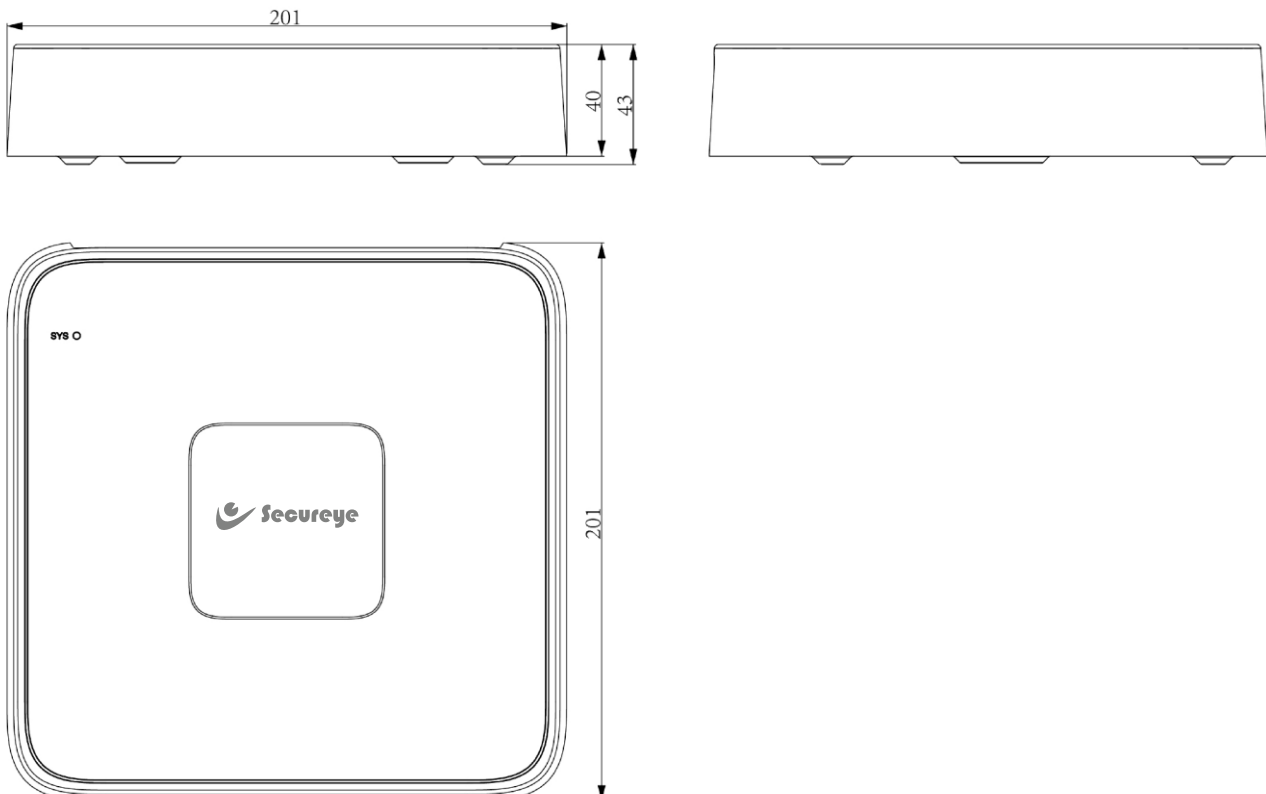

1HDD 4CH POE NVR

Basis Eco series, Plastic Housing,
European Standard Power Supply

SP-R104 Vivid Series

KEY FEATURES

- Up to 4ch IP Camera Inputs
- Access/forwarding Bandwidth at 60Mbps/40Mbps
- S+265, H.265, S+264, H.264 Video Formats
- 5MP(30fps)×1, 4MP(30fps)×1, 3MP(30fps)×1, 1080P(30fps)×2 Preview Decoding Capacity
- 4-ch Synchronous Playback
- 5MP(30fps)×1, 4MP(30fps)×1, 3MP(30fps)×1, 1080P(30fps)×2 Playback Decoding Capacity
- Up to 6TB Capacity for Each HDD
- 1×HDMI Output
- HDMI Output at up to 1080P Resolution
- 1×RJ-45, 10/100 Mbps Self-adaptive Ethernet Port
- PoE Interface, 4×RJ45, 10/100 Mbps Self-adaptive Ethernet Port
- S+ 265 Compression Effectively Reduces the Storage Space by up to 75%
- Support Cloud Upgrade

PoE	
PoE Interface	4×RJ45, 10/100 Mbps self-adaptive Ethernet port
PoE Budget	28W
Power per PoE Port	28W
Standard	IEEE 802.3 af/at
General	
UI Language	English/Spanish/Italian/Turkish/French/Polish/German/Ukrainian
Power Supply	DC48V 1A
Power Consumption	<10W(without HDD&without PoE)
NetWeight	0.2kg
GrossWeight	0.47kg
Boundary Dimensions	200(L)200(W)43(H)mm
Package Dimensions	315(L)70(W)235(H)mm
Operating Temperature	-10°C ~ +55°C
Operating Humidity	10% ~ 90%RH
Storage Temperature	-10°C ~ +55°C
Storage Humidity	10%~90%RH
Package Kit	Network Video Recorder; Screw pack; Mouse; Power adapter

DIMENSIONS (Unit: mm)

PHYSICAL INTERFACES