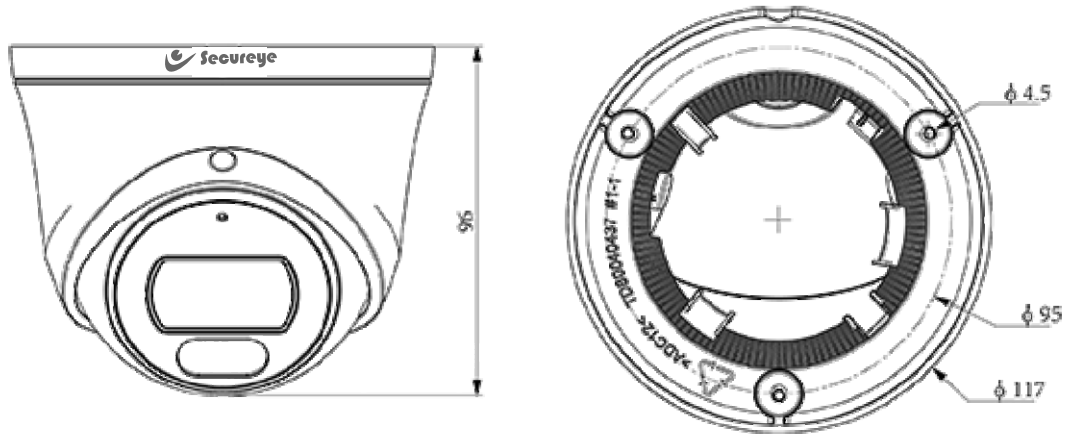

DIMENSIONS (Unit: mm)