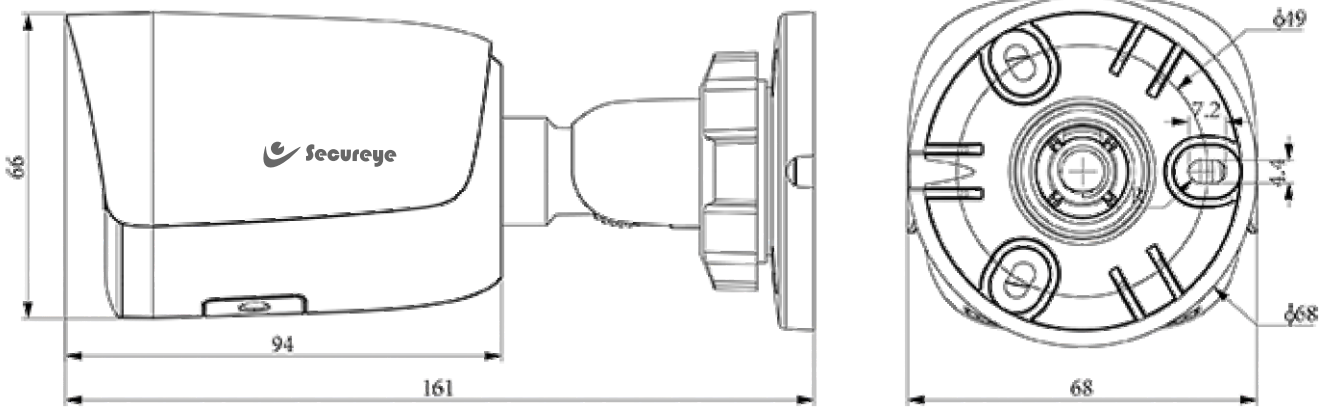

8MP IP Bullet Camera

50M IR, PoE, Audio,
Metal Housing, 4mm

SP-C8WS-I5
Pro Series

KEY FEATURES

- Metal Housing
- Up to Max. Resolution
- S+265/H.265/H.264B/H.264M/H.264H/
Motion JPEG
- Color:0.002Lux@(F1.6,AGC ON),B/W:0Lux with IR
- IR Range 50m
- Built-in Mic
- Support microSD/microSDHC/microSDXC Card,
up to 512 GB
- Support Smart Surveillance
- Support Human/Vehicle Classification
- Operating Conditions -40°C~65°C (No turning on the
light), Humidity 95% or less (no condensation)
- DC12V±25%, MAX 6.5W, POE 802.3af, MAX 8W
- IP67

SPECIFICATIONS

Camera	
Image Sensor	1/2.8"CMOS
Min. Illumination	Color:0.002Lux@(F1.6,AGC ON),B/W:0Lux with IR
Shutter Time	1s~1/100000s
Day&Night	IR-cut filter with auto switch (ICR)
WDR	120dB
S/N	>42dB
Angle Adjustment	0~360°(P); 0~90°(T); 0~360°(R)
Lens	
Lens Type	Fixed Focal lens
Focal Length	4mm
Lens Mount	M12
Aperture Range	F1.6
Field of View	87.8°(H); 45.1°(V); 98.7°(D)
DORI Distance	Detect: 110m Observe: 43.5m Recognize: 22m Identify: 11m
Illuminator	
IR LEDs	2
IR Distance	50m
Wavelength	850nm
Compression Standard	
Video Compression	S+265/H.265/H.264B/H.264M/H.264H/Motion JPEG
Video Bit Rate	32k~16Mbps
Audio Compression	G.711A/G.711U/ADPCM_D/AAC_LC
Audio Sampling Rate	8kHz/32kHz/48kHz
Image	
Main Stream	PAL:20fps(3840×2160, 3072×2048), 25fps(2560×1440, 2304×1296, 1920×1080, 1280×720) NTSC:20fps(3840×2160, 3072×2048), 30fps(2560×1440, 2304×1296, 1920×1080, 1280×720)
Sub Stream	PAL: 25fps(704×576, 704×288, 352×288, 640×360) NTSC: 30fps(704×480, 704×240, 352×240, 640×360)
Third Stream	PAL: 25fps(704×576, 704×288, 352×288, 640×480) NTSC: 30fps(704×480, 704×240, 352×240, 640×360)
BLC	Yes
HLC	Yes
AGC	Yes
3D DNR	Yes
White Balance	Auto/Semi-Auto/Manual/Sunshine/Nature Light/Warmlight Lamp/Daylight Lamp/Filament Lamp/Lock White Balance

DIMENSIONS (Unit: mm)

Assembly diagram of Junction Box