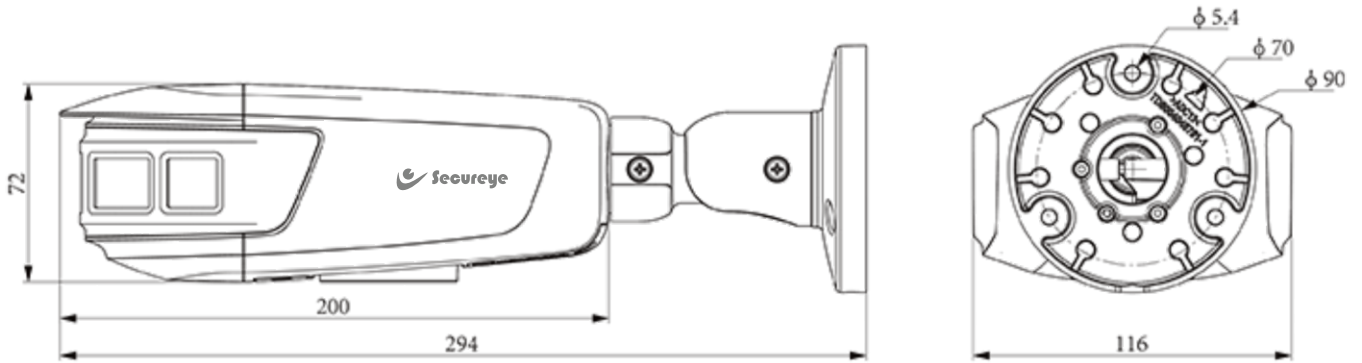

8MP IP Panoramic Bullet Camera

Fixed, PoE, Audio

SP-C82V Panoramic Series

KEY FEATURES

- Metal+Plastic Housing
- Up to Max. Resolution
- S+265/H.265/H.264B/H.264M/H.264H/Motion JPEG
- Color:0.0001Lux@(F1.0,AGC ON),B/W:0Lux with IR
- Built-in Mic, Built-in Speaker
- Support microSD/microSDHC/microSDXC Card, up to 512 GB
- Support Smart Surveillance
- Support Human/Vehicle Classification
- Operating Conditions -40°C ~65°C (No Turning on the Light), Humidity 95% or Less (No Condensation)
- DC12V±25%, MAX 11.0W, POE 802.3at, MAX 12W
- IP67

SPECIFICATIONS

Camera	
Image Sensor	1/2.7"CMOS
Min. Illumination	Color:0.0001Lux@(F1.0,AGC ON),B/W:0Lux with IR
Shutter Time	1s~1/100000s
WDR	120dB
S/N	>46dB
Angle Adjustment	0~360°(P); 0~90°(T); 0~360°(R)
Lens	
Lens Type	Fixed Focal Lens
Focal Length	2.8mm
Lens Mount	M12
Aperture Range	F1.0
Field of View	180°(H)±10°; 65°(V)±5°; 191°±10°
DORI Distance	Detect:56m Observe:22m Recognize:11m Identify:5.6m
Illuminator	
White LEDs	3
Whitelight Distance	15m
Compression Standard	
Video Compression	S+265/H.265/H.264B/H.264M/H.264H/Motion JPEG
Video Bit Rate	32k~16Mbps
Audio Compression	G.711A/G.711U/ADPCM_D/AAC_LC
Audio Sampling Rate	8kHz/32kHz/48kHz
Image	
Main Stream	PAL:25fps(4640×1728, 4096×1520) NTSC:24fps(4640×1728, 4096×1520)
Sub Stream	PAL:25fps(1408×528) NTSC:24fps(1408×528)
BLC	Yes
HLC	Yes
AGC	Yes
3D DNR	Yes
White Balance	Auto/Semi-Auto/Manual/Sunshine/Nature Light/Warmlight Lamp/Daylight Lamp/Filament Lamp/Lock White Balance
ROI	8 rectangular static areas
OSD	Overlay of additional characters in 5 regions, 2 lines, with a maximum of 127 characters
Picture Overlay	1*200x200 size BMP 24 color bit image overlay
Privacy Mask	4 black static areas
Defog	Yes

DIMENSIONS (Unit: mm)

Assembly diagram of Junction Box