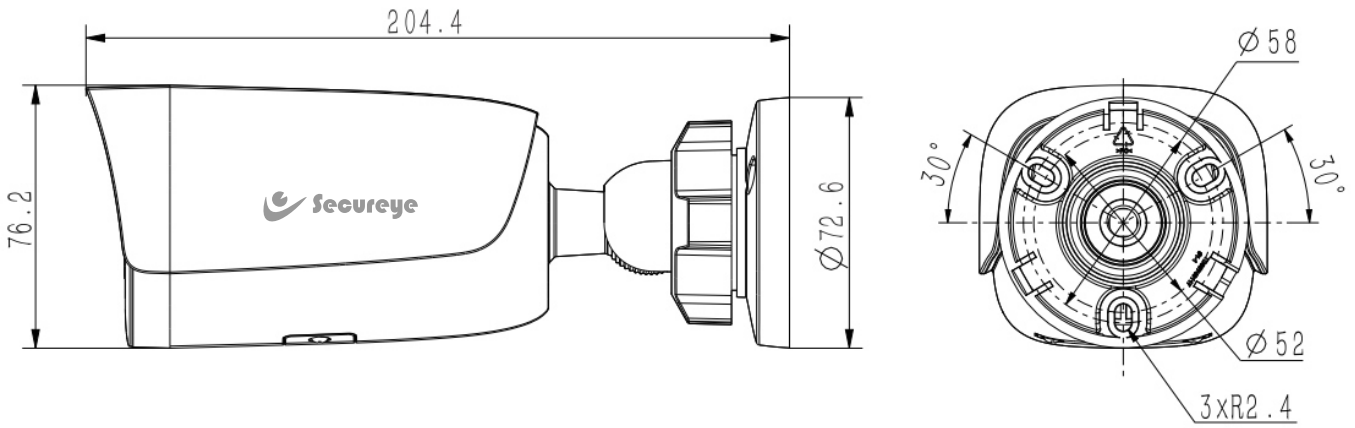

4MP IP Bullet Camera

80M IR, Motorized, PoE,
Audio, 2.8-12mm

SP-C4UN-I8 Pro Series

KEY FEATURES

- Metal+Plastic Housing
- Motorized Lens 2.8-12mm
- Up to 2688x1520@25fps
- S+265/H.265/H.264
- Min. Illumination Color: 0.02Lux@F1.6
- Smart IR, IR Range: 80m
- Support Tripwire and Perimeter
- Built-in Mic, Support Max 512G Micro SD Card
- Operating Conditions -30°C ~ 60°C, 0 ~ 95% RH
- DC12V, POE(802.3af)
- IP67

SPECIFICATIONS

Camera	
Image Sensor	1/2.9"CMOS
Min. Illumination	Color:0.02Lux@(F1.6,AGC ON),B/W:0Lux with IR
Shutter Time	1s-1/100000s
Day&Night	IR-cut filter with auto switch (ICR)
WDR	120dB
S/N	>40dB
Angle Adjustment	0-360°; 0-90°; 0-360°
Lens	
Lens Type	Motorized
Focal Length	2.8-12mm
Lens Mount	Φ 14
Aperture Range	F1.6, Fixed
Field of View	104.7°-30.3°(H); 56.5°-17.2°(V); 120.9°-34.8°(D)
DORI Distance	<p>Wide Angle: Detect: 56.0m Observe: 22.2m Recognize: 11.2m Identify: 5.6m</p> <p>Telephoto Angle: Detect: 240.0m Observe: 95.2m Recognize: 48.0m Identify: 24.0m</p>
Illuminator	
IR LEDs	4
IR Distance	80m
Wavelength	850nm
Compression Standard	
Video Compression	S+265/H.265/H.264B/H.264M/H.264H
Video Bit Rate	32k-6Mbps
Audio Compression	G.711A/G.711U
Audio Sampling Rate	8kHz

DIMENSIONS (Unit: mm)

ACCESSORIES