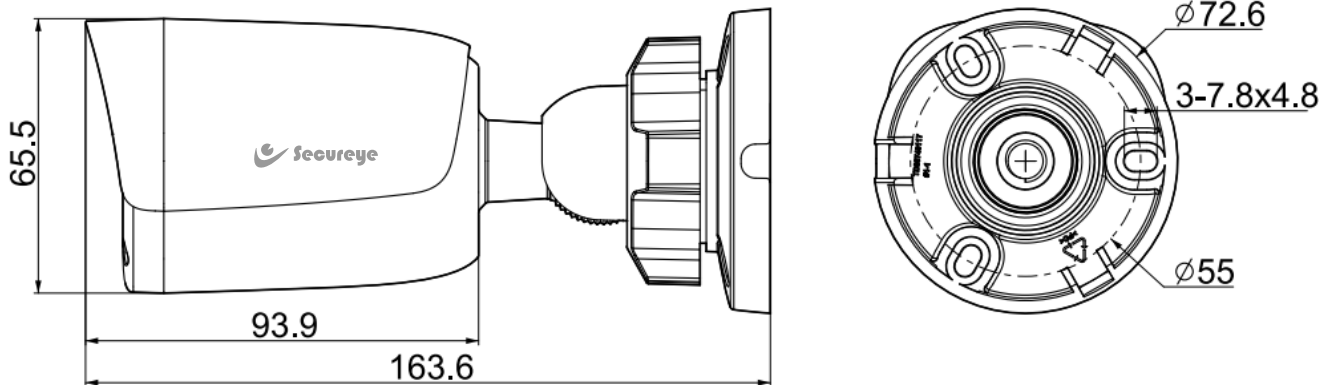

4MP IP Bullet Camera

30M IR, PoE, Audio, 4mm

SP-C4QN-I3

Vivid Pro Series

KEY FEATURES

- Metal+Plastic Housing
- Up to 2560x1440@20fps
- S+265/H.265/H.264
- Min. Illumination Color: 0.02Lux@F1.6
- Smart IR, IR Range: 30m
- Built-in Mic
- Operating Conditions -30°C ~ 60°C, 0 ~ 95% RH
- POE, IP67

SPECIFICATIONS

Camera	
Image Sensor	1/3"CMOS
Min. Illumination	Color:0.02Lux@(F1.6,AGC ON),B/W:0Lux with IR
Shutter Time	1s-1/100000s
Day&Night	IR-cut filter with auto switch (ICR)
WDR	DWDR
S/N	>40dB
Angle Adjustment	0-360°; 0-80°; 0-360°
Lens	
Lens Type	Fixed
Focal Length	4mm
Lens Mount	M12
Aperture Range	F1.6,Fixed
Field of View	77.6°(H); 44.1°(V); 89.3°(D)
DORI Distance	Detect: 80.0m Observe: 31.8m Recognize: 16.0m Identify: 8.0m
Illuminator	
IR LEDs	2
IR Distance	30m
Wavelength	850nm
Compression Standard	
Video Compression	S+265/H.265/H.264B/H.264M/H.264H
Video Bit Rate	32k-4Mbps
Audio Compression	G.711A/G.711U
Audio Sampling Rate	8kHz

Interface	
Communication Interface	1 RJ45 10M/100M Self Adaptive Ethernet Port
Built-In Mic	Yes
General	
Web Client Language	English/Spanish/Italian/Turkish/ French/Polish/German/Ukrainian
Operating Temperature	-30°C ~ 60C°
Operating Humidity	0 ~ 95%
Storage Temperature	-30°C ~ 60C°
Storage Humidity	0-95%(non-condensing)
Power Supply	POE 802.3af; MAX 6W
Protection	Surge protection 2000V; Lightning proof 6000V
Boundary Dimensions	164(L)73(W)73(H)mm
Package Dimensions	180(L)90(W)95(H)mm
GrossWeight	0.3Kg
NetWeight	0.22Kg

DIMENSIONS (Unit: mm)

ACCESSORIES