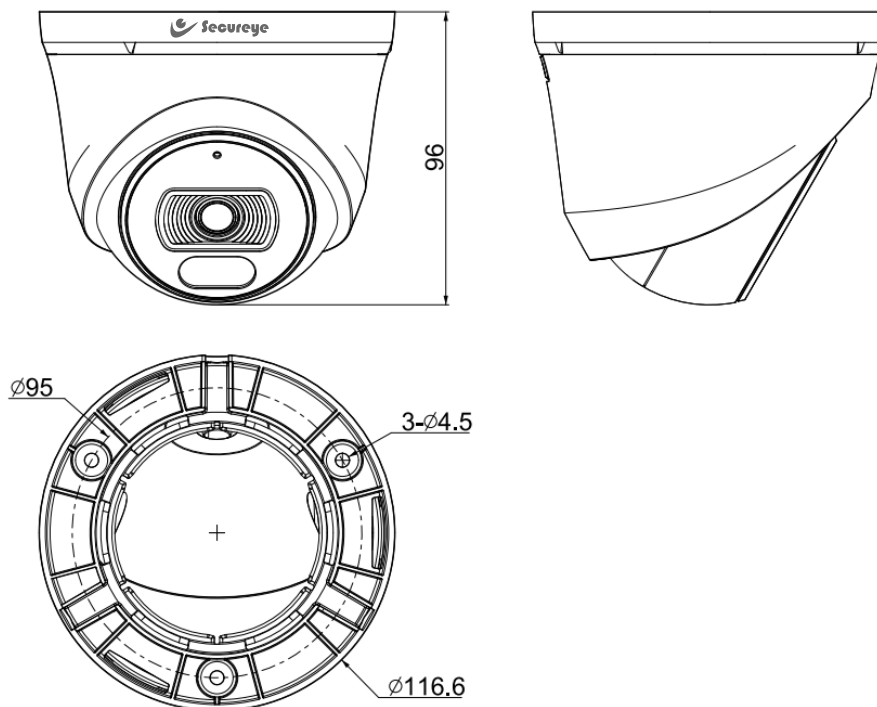

2MP IP Dome Camera

30M IR, White Light, PoE,
Audio, 2.8mm

SP-C2XN-I3W
Color Master Series

KEY FEATURES

- Metal+Plastic Housing
- Up to 1920x1080@30fps
- S+265/H.265/H.264
- Min. Illumination Color: 0.02Lux@F1.6
- 2 Warm Lights, 15m
- Smart IR, IR Range: 30m
- Built-in Mic
- Operating Conditions: -30°C ~ 60°C, 0 ~ 95% RH
- Support Tripwire and Perimeter
- DC12V, POE

Camera	
Image Sensor	1/2.8"CMOS
Min. Illumination	Color:0.02Lux@(F1.6,AGC ON),B/W:0Lux with IR
Shutter Time	1s-1/100000s
Day&Night	IR-cut filter with auto switch (ICR)
WDR	DWDR
S/N	>39dB
Angle Adjustment	0-340°; 0-75°; 0-360°
Lens	
Lens Type	Fixed
Focal Length	2.8mm
Lens Mount	M12
Aperture Range	F1.6, Fixed
Field of View	104.9°(H); 56.6°(V); 119.2°(D)
DORI Distance	Detect: 38.6m Observe: 15.3m Recognize: 7.7m Identify: 3.8m
Illuminator	
IR LEDs	2
IR Distance	30m
Wavelength	850nm
White LEDs	2
Whitelight Distance	15m
Compression Standard	
Video Compression	S+265/H.265/H.264B/H.264M/H.264H
Video Bit Rate	32k-6Mbps
Audio Compression	G.711A/G.711U/ADPCM_D
Audio Sampling Rate	8kHz/32kHz/48kHz

Image	
Max. Resolution	1920x1080@30fps
Main Stream	PAL: 25fps(1920x1080, 1280x720, 640x480, 704x576) NTSC: 30fps(1920x1080, 1280x720, 640x480, 704x480)
Sub Stream	PAL: 25fps(704x576, 704x288, 640x360, 352x288) NTSC: 30fps(704x480, 704x240, 640x360, 352x240)
BLC	Yes
HLC	Yes
AGC	Yes
3D DNR	Yes
White Balance	Auto/Semi-auto/Manual/Sunny/Natural light/Warm light/Sodium lamp/Incandescent lamp/Locked white balance
ROI	8 regions
OSD	1regions;16*16/32*32/48*48
Privacy Mask	4 regions
Defog	Yes
Feature	
Alarm Trigger	Motion Detection;Mask Alarm:IP Address Conflict
Linkage Method	Trigger Warmlight;Trigger Capture
Video Analytics	Tripwire;Perimeter

DIMENSIONS (Unit: mm)

ACCESSORIES