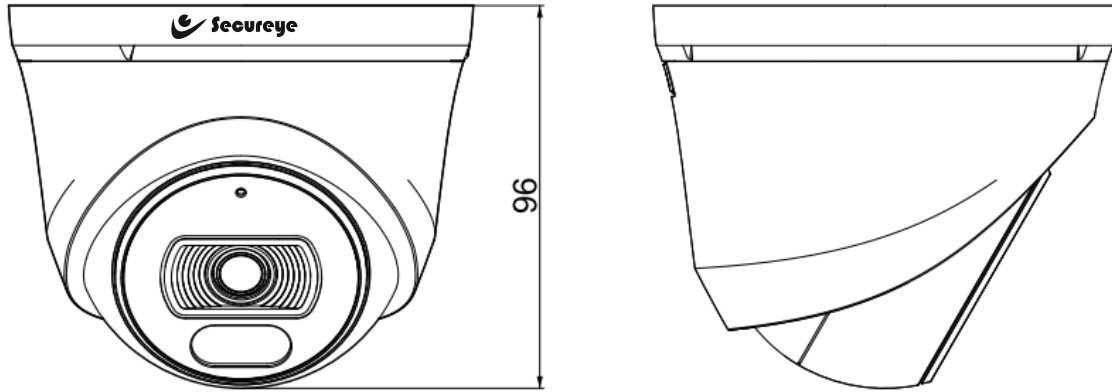

2MP IP Dome Camera

30M IR, PoE, Audio, 2.8mm

SP-C2XN-I3

Vivid Pro Series

KEY FEATURES

- Metal+Plastic Housing
- Up to 1920x1080@30fps
- S+265/H.265/H.264
- Min. Illumination Color: 0.04Lux@F2.2
- Smart IR, IR Range: 30m
- Built-in Mic
- Operating Conditions -30°C ~ 60°C, 0 ~ 95% RH
- POE
- Support Motion Detection

SPECIFICATIONS

Camera	
Image Sensor	1/3"CMOS
Min. Illumination	Color:0.04Lux@(F2.2,AGC ON),B/W:0Lux with IR
Shutter Time	1s-1/100,000s
Day&Night	IR-cut filter with auto switch (ICR)
WDR	DWDR
S/N	>37dB
Angle Adjustment	0-340°; 0-75°; 0-360°
Lens	
Lens Type	Fixed
Focal Length	2.8mm
Lens Mount	M12
Aperture Range	F2.2,Fixed
Field of View	100°(H); 53°(V); 114°(D)
DORI Distance	Detect: 40.0m Observe: 15.9m Recognize: 8.0m Identify: 4.0m
Illuminator	
IR LEDs	2
IR Distance	30m
Wavelength	850nm
Compression Standard	
Video Compression	S+265/H.265/H.264B/H.264M/H.264H
Video Bit Rate	32k-4Mbps
Audio Compression	G.711A/G.711U
Audio Sampling Rate	8kHz
Image	
Max. Resolution	1920x1080@30fps
Main Stream	Pal:25fps(1920x1080, 1280x720, 704x576, 640x480) NTSC:30fps(1920x1080, 1280x720, 704x480, 640x480)
Sub Stream	Pal:25fps(704x576, 704x288, 352x288, 640x360) NTSC:30fps(704x480, 704x240, 352x240, 640x480)
BLC	YES

DIMENSIONS (Unit: mm)

ACCESSORIES