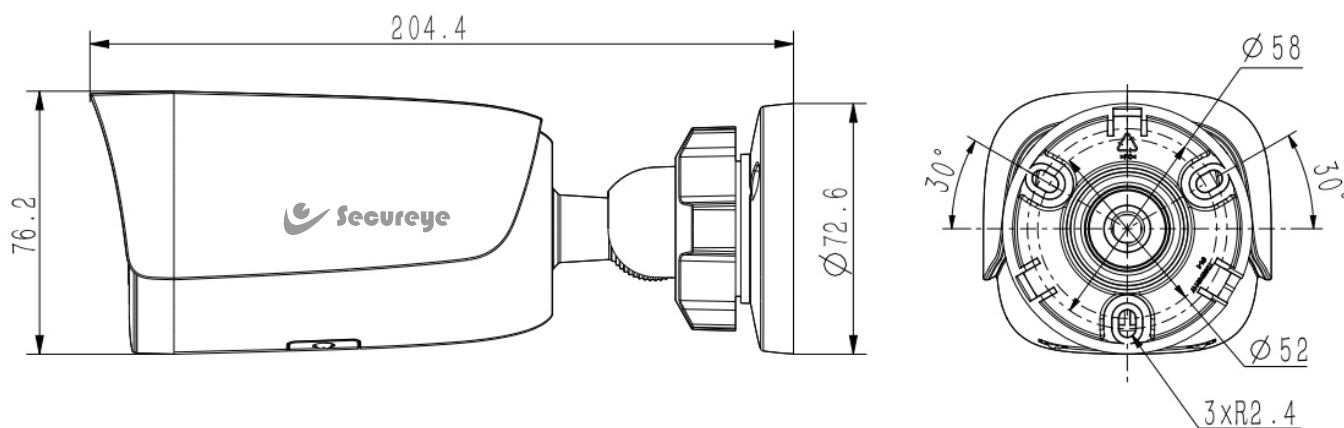

2MP IP Motorized IR Bullet Camera

80M IR, PoE, Audio, 2.8-12mm

SP-C2UN
Vivid Pro Series

KEY FEATURES

- Metal+Plastic Housing
- Motorized Lens 2.8 ~ 12mm
- Up to 1920x1080@30fps
- S+265/H.265/H.264
- Min. Illumination Color: 0.02Lux@F1.6
- Smart IR, IR Range: 80m
- Built-in Mic, Support max 512G Micro SD Card
- Operating Conditions -30°C ~ 60°C , 0~95% RH
- DC12V, POE(802.3af)
- IP67

SPECIFICATIONS

Camera	
Image Sensor	1/2.8"CMOS
Min. Illumination	Color:0.02Lux@(F1.6,AGC ON),B/W:0Lux with IR
Shutter Time	1s-1/100000s
Day&Night	IR-cut filter with auto switch (ICR)
WDR	DWDR
S/N	>39dB
Angle Adjustment	0-360°; 0-90°; 0-360°
Lens	
Lens Type	Motorized
Focal Length	2.8-12mm
Lens Mount	Φ 14
Aperture Range	F1.6,Fixed
Field of View	108.1°-31.3°(H); 58.1°-17.6°(V); 124.6°-35.9°(D)
DORI Distance	W: Detect: 38.6m Observe: 15.3m Recognize: 7.7m Identify: 3.8m T: Detect: 165.5m Observe: 65.6m Recognize: 33.1m Identify: 16.5m
Illuminator	
IR LEDs	4
IR Distance	80m
Wavelength	850nm
Compression Standard	
Video Compression	S+265/H.265/H.264B/H.264M/H.264H
Video Bit Rate	32k-4Mbps
Audio Compression	G.711A/G.711U
Audio Sampling Rate	8kHz

Image	
Max. Resolution	1920x1080@30fps
Main Stream	PAL: 25fps(1920x1080, 1280x720, 640x480, 704x576) NTSC: 30fps(1920x1080, 1280x720, 640x480, 704x480)
Sub Stream	PAL: 25fps(704x576, 704x288, 640x360, 352x288) NTSC: 30fps(704x480, 704x240, 640x360, 352x240)
BLC	Yes
HLC	Yes
AGC	Yes
3D DNR	Yes
White Balance	Auto/Semi-auto/Manual/Sunny/Natural light/Warm light/Sodium lamp/ Incandescent lamp/Locked white balance
ROI	8 regions
OSD	1regions; 16*16/32*32/48*48
Privacy Mask	4 regions
Defog	Yes
Feature	
Alarm Trigger	Motion Detection; Mask Alarm; Disk Full, Disk R/W Error; IP Address Conflict
Linkage Method	Trigger Recording; Trigger Capture; notify Surveillance Center

DIMENSIONS (Unit: mm)

ACCESSORIES