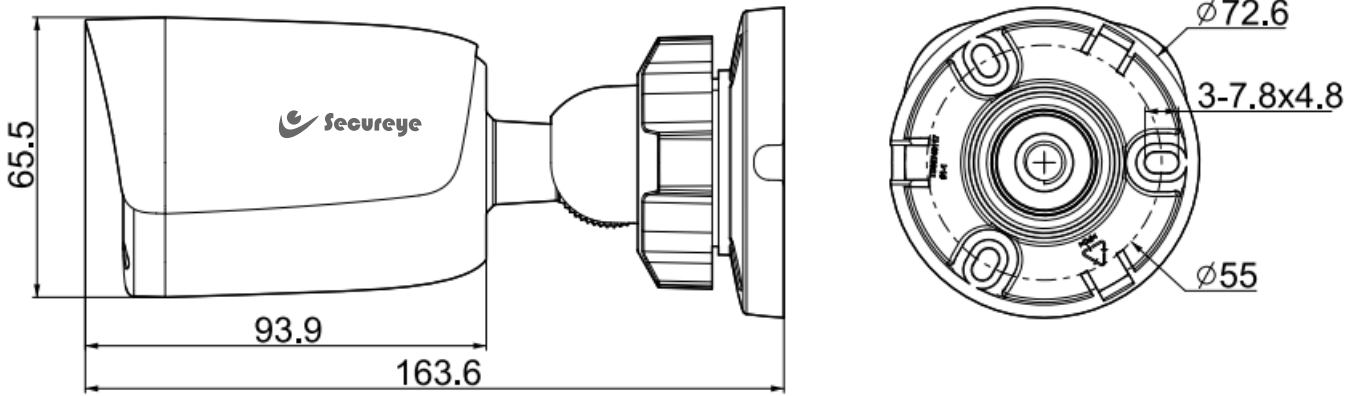

2MP IP Bullet Camera

50M IR, White Light, PoE,
Audio, 4mm

SP-C2QN-I5W
Color Master Series

KEY FEATURES

- Metal+Plastic Housing
- Up to 1920x1080@30fps
- S+265/H.265/H.264
- Min. Illumination Color: 0.02Lux@F1.6
- 2 Warm Lights, 15m
- Smart IR, IR Range: 50m
- Built-in Mic
- Operating Conditions: -30°C ~ 60°C, 0 ~ 95% RH
- Support Tripwire and Perimeter
- POE, IP67

Camera	
Image Sensor	1/2.8"CMOS
Min. Illumination	Color:0.02Lux@(F1.6,AGC ON), B/W:0Lux with IR
Shutter Time	1s-1/100000s
Day&Night	IR-cut filter with auto switch (ICR)
WDR	DWDR
S/N	>39dB
Angle Adjustment	0-360°; 0-80°; 0-360°
Lens	
Lens Type	Fixed
Focal Length	4mm
Lens Mount	M12
Aperture Range	F1.6,Fixed
Field of View	87.7°(H); 45°(V); 98.6°(D)
DORI Distance	Detect: 55.1m Observe: 21.8m Recognize: 11.0m Identify: 5.5m
Illuminator	
IR LEDs	2
IR Distance	50m
Wavelength	850nm
White LEDs	2
Whitelight Distance	15m
Compression Standard	
Video Compression	S+265/H.265/H.264B/H.264M/H.264H
Video Bit Rate	32k-6Mbps
Audio Compression	G.711A/G.711U/ADPCM_D
Audio Sampling Rate	8kHz/32kHz/48kHz

Image	
Max. Resolution	1920x1080@30fps
Main Stream	PAL: 25fps(1920x1080, 1280x720, 640x480, 704x576) NTSC: 30fps(1920x1080, 1280x720, 640x480, 704x480)
Sub Stream	PAL: 25fps(704x576, 704x288, 640x360, 352x288) NTSC: 30fps(704x480, 704x240, 640x360, 352x240)
BLC	Yes
HLC	Yes
AGC	Yes
3D DNR	Yes
White Balance	Auto/Semi-auto/Manual/Sunny/Natural light/Warm light/Sodium lamp/Incandescent lamp/Locked white balance
ROI	8 regions
OSD	1regions; 16*16/32*32/48*48
Privacy Mask	4 regions
Defog	Yes
Feature	
Alarm Trigger	Motion Detection; Mask Alarm: IP Address Conflict
Linkage Method	Trigger Warmlight; Trigger Capture
Video Analytics	Tripwire; Perimeter

DIMENSIONS (Unit: mm)

ACCESSORIES