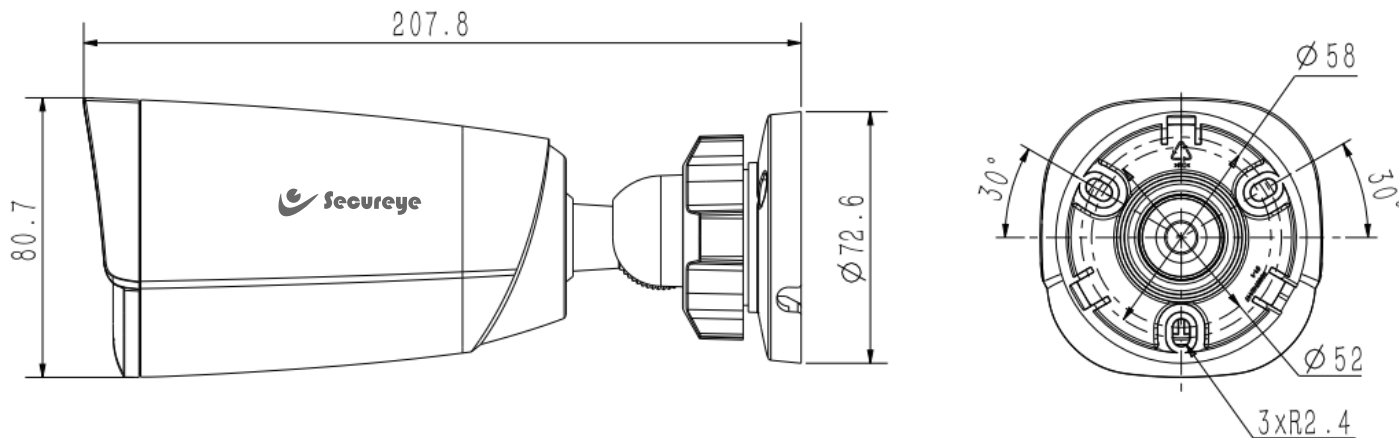

2MP IP Bullet Camera

50M IR, PoE, Audio,
Eco Series, TF Slot, 4mm

SP-C2GS-I5 Pro Series

KEY FEATURES

- Metal+Plastic Housing
- Up to 1920×1080@30fps
- S+265/H.265/H.264
- Min. Illumination Color: 0.002Lux@F1.6
- Smart IR, IR Range: 50m
- Built-In Mic
- Support Tripwire and Perimeter
- Operating Conditions -30°C ~ 60°C, 0 ~ 95% RH
- POE
- IP67

SPECIFICATIONS

Camera	
Image Sensor	1/2.8" CMOS
Min. Illumination	Color:0.002Lux@(F1.6,AGC ON),B/W:0Lux with IR
Shutter Time	1s-1/100000s
Day&Night	IR-cut filter with auto switch (ICR)
WDR	120dB
S/N	>42dB
Angle Adjustment	0-360°; 0-80°; 0-360°
Lens	
Lens Type	Fixed
Focal Length	4mm
Lens Mount	M12
Aperture Range	F1.6, Fixed
Field of View	83.3°(H); 46.8°(V); 95.5°(D)
DORI Distance	Detect: 55.1m Observe: 21.8m Recognize: 11.0m Identify: 5.5m
Illuminator	
IR LEDs	2
IR Distance	50m
Wavelength	850nm
Compression Standard	
Video Compression	S+265/H.265/H.264B/H.264M/H.264H
Video Bit Rate	32k-6Mbps
Audio Compression	G.711A/G.711U/ADPCM_D
Audio Sampling Rate	8kHz/32kHz/48kHz

Image	
Max. Resolution	1920x1080@30fps
Main Stream	PAL: 25fps(1920x1080, 1280x720, 640x480, 704x576) NTSC: 30fps(1920x1080, 1280x720, 640x480, 704x480)
Sub Stream	PAL: 25fps(704x576, 704x288, 640x360, 352x288) NTSC: 30fps(704x480, 704x240, 640x360, 352x240)
BLC	Yes
HLC	Yes
AGC	Yes
3D DNR	Yes
White Balance	Auto/Semi-auto/Manual/Sunny/Natural light/Warm light/Sodium lamp/ Incandescent lamp/Locked white balance
ROI	8 regions
OSD	1 regions; 16*16/32*32/48*48
Privacy Mask	4 regions
Defog	Yes
Feature	
Alarm Trigger	Motion Detection; Mask Alarm; Disk Full; Disk R/W Error; IP Address Conflict
Linkage Method	Trigger Recording; Trigger Capture; Notify Surveillance center
Video Analytics	Tripwire; Perimeter
Rules of behavior analyse in 1 scene	2

DIMENSIONS (Unit: mm)

ACCESSORIES

PHENIX